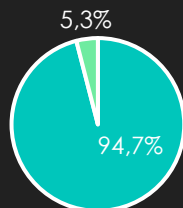

Traffic source

Search	63.3%
For You	19.8%
Personal profile	16.5%
Following	0.4%
Sound	0.0%

Viewer insights

Age	Percentage
18 - 24	33.8%
25 - 34	29.6%
35 - 44	15.4%
45 - 54	14.2%
55+	7.0%

Viewer insights

Location	Percentage
Norway	81.8% >
Other	5.5%
Sweden	2.9% >
Denmark	2.4% >
United Kingdom	1.3% >

Norway

City	Percentage
Other	51.9%
Oslo	32.7%
Skien	4.7%
Bergen	4.6%
Tønsberg	3.1%
Stavanger	3.0%

SoMe status Visit Telemark 01.2025

Totalt Visninger : 2,8mill Rekkevidde:890k, Samhandlinger:55,1k, Antall følgere: 173 097

129 672 følgere
(+0,28% mot des.24)

5 plass i Norge

1. Visit Oslo
2. Fjord Norway
3. Visit Northern Norway
4. Visit Bergen
5. Visit Telemark

Alder 35-54 år

40 800 følgere
(0,45% mot des. 24)

7 plass i Norge